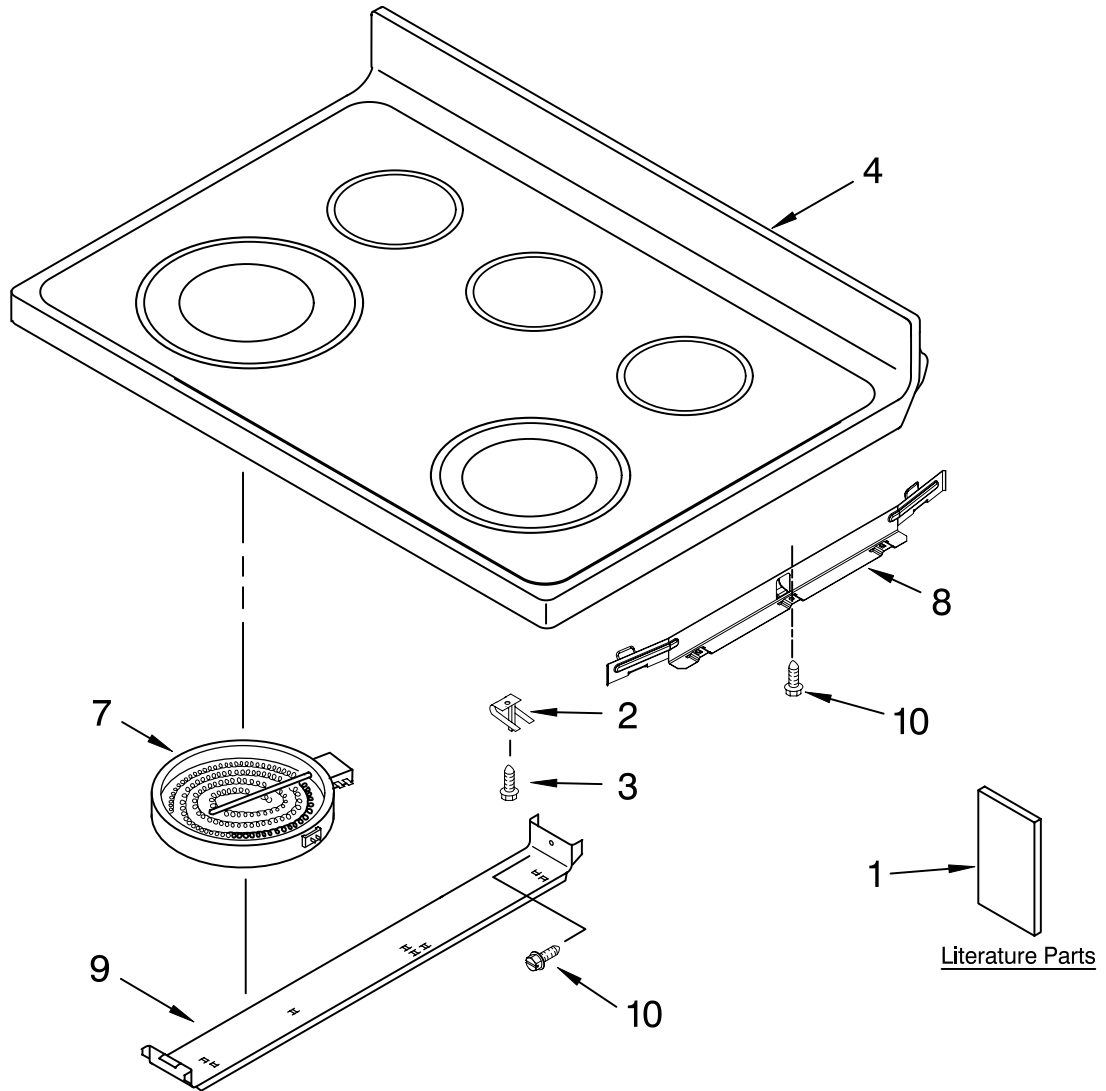

# COOKTOP PARTS

For Models: GR673LXSQ0, GR673LXSS0, GR673LXSB0  
(White) (Stainless Steel) (Black)

30" ELECTRIC CERAN  
FREESTANDING RANGE  
SELF CLEAN CONVECTION OVEN

Illus. No.	Part No.	DESCRIPTION
1		Literature Parts
	9763001	Owner's Manual
	9762982	Tech Sheet
	9762996	Installation Instructions
		Template, Anti-Tip
	9757143	English/French
	9757142	English/Spanish
	9762761	Brochure, Tips Safe Cooking

Illus. No.	Part No.	DESCRIPTION
2	3149191	Spring, Locator
3	3196170	Screw
4		Cooktop
	9763334	White
	9763336	Black

Illus. No.	Part No.	DESCRIPTION
7		Element, Surface
	9759351	2400/1200 W - LF
	8523698	1200 W - LR
	8523698	1200 W - RR
	9759351	2400/1200 W - RF
	8523700	100 W - CR
8	8524132	Shield, Wiring
9		Bracket, Element
	8272791	(2)
	8273720	(1)
10	3196169	Screw